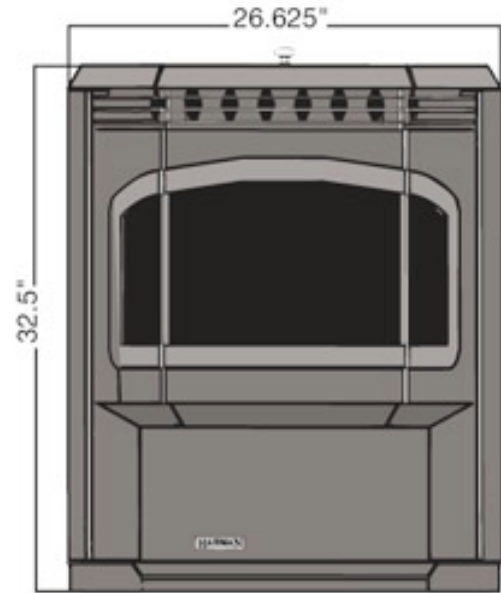

## Harman Advance 48,000 Btu Pellet Stove

Harman Advance Specifications	
Height	32-1/2"
Width	26-5/8"
Depth	20-1/2"
Flue Size	3" - Direct Vent
Weight	250 lbs
Maximum Capacity	48,000 BTU/hour
Side Clearance	10"
Rear Clearance	1"
Front Clearance	48"
Available Colors	Stock Satin Black
Fuse Rating	120V/60Hz/5amp

## Harman Advance Pellet Stove Clearances

*Top View*

*Front View*

*Corner Installation*

*Side View*