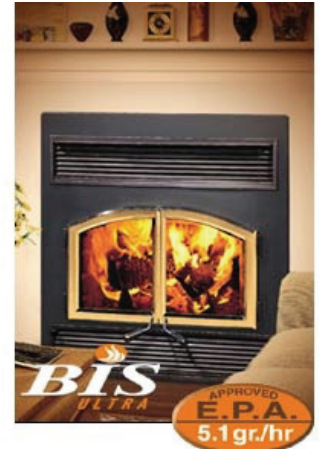

Model #	BIS Nova	BIS Ultima	BIS Ultra
List Price From *			
List Price As Depicted			
Sale Price From *			
Glass viewing area (W x H)	20" x 13.25"	22.5" x 12.25"	25" x 14"
Firebox (W x H x D*) <small>*Measured in front of door</small>	19.5" x 13.25" x 12"	22" x 11.75" x 12"	25" x 13.5" x 13"
Firebox Volume	2.0 cu. ft.	2.0 cu. ft.	2.5 cu. ft.
Log size	18"	19"	19"
Chimney type/Flue size	ASHT+ 6"	ASHT+ 6"	ASHT+ 6"
EPA rating	4.8 gr./hr	3.7 gr./hr	4.8 gr./hr
Efficiency	79.8%	86.6%	75.2%
BTU**	50,000	55,000	60,000
Heating capacity	1500 sq.ft	1500 sq.ft.	2000 sq.ft
Blower	130 cfm	Optional	Optional
Ash Pan	N/A	N/A	Yes
Weight	250 lbs	278 lbs	402 lbs
Measurements (W x H)	32.75" x 35.75"	36" x 36"	40.25" x 38"
Rough Opening (W x H x D)	35.75" x 37.625" x 22.875"	36" x 36.875" x 25" *SF	40.5" x 38" x 24.5"
Clean-Face Option	Standard	BISUltima™ CF	Optional
Rigid Fire Screen	Optional	Optional	Optional
Gravity Air Distribution Kit	Optional	Optional	Optional
Forced-Air Kit	Optional	Optional	Optional
Hearth Requirements *	N.C. 18"D x 32.75"W*	N.C. 18"D x 36"W*	1/2" N.C. 18"D x 40"W*