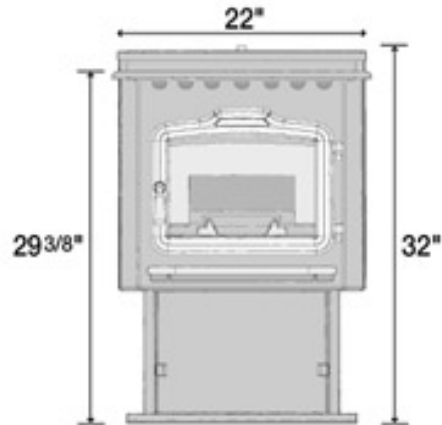

Harman P38 Pellet Stove Clearances

Front View