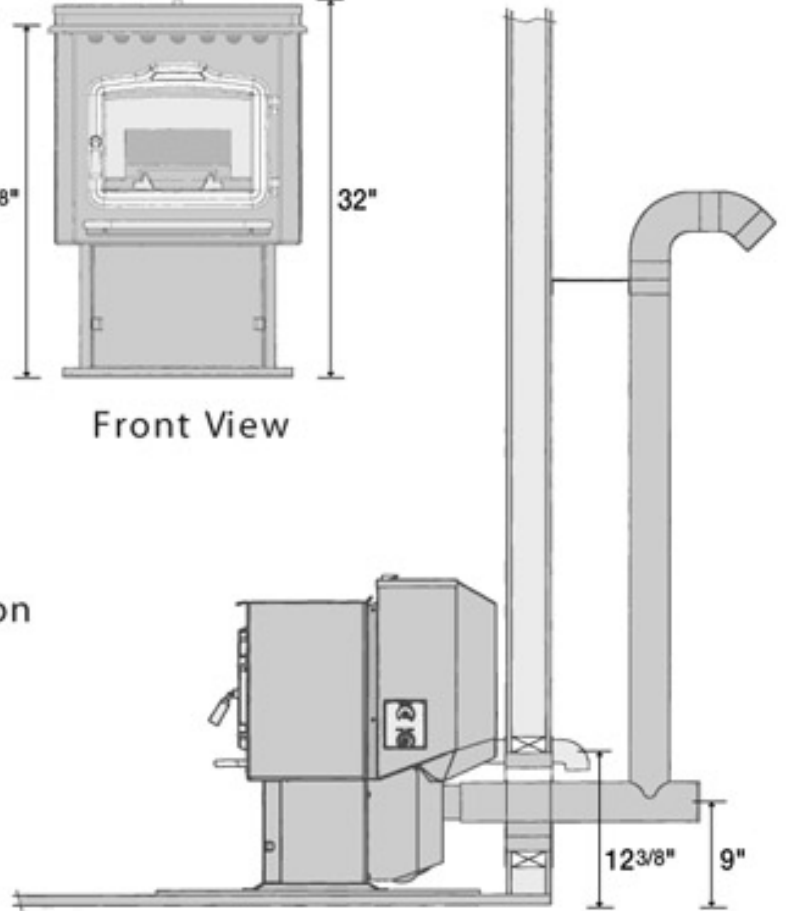

Harman P38 Features
Thermostatically Controlled
Patented Feeder
Swing Open Ash Door
Accordion Heat Exchanger
Air-Cooled Combustion Blower
Over 100 Square Inches Of Glass
Harman Patented Burner Pot With Manual Ignition
Large 50lb Hopper (110lbs with hopper extension)

Side View