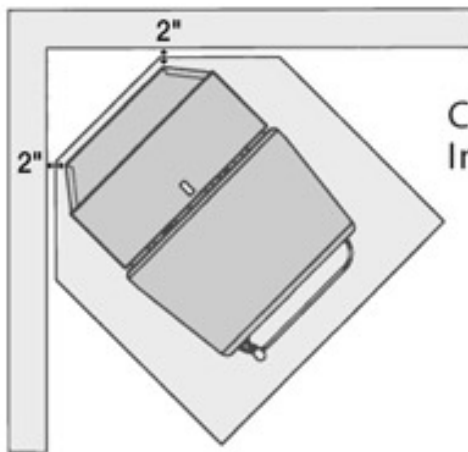

Corner Installation