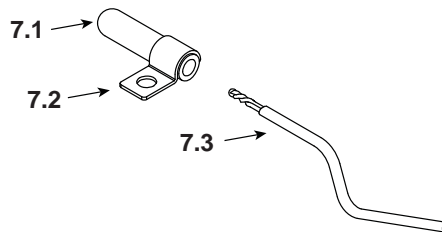

Stocked at Depot

ITEM	DESCRIPTION	COMMENTS	PART NUMBER	
1	Hopper Lid Assembly		SRV7074-009	Y
2	Handle, Hopper Lid		200-0110	
3	Top Assembly		SRV7074-032	

#4 Door Assembly

4	Door Assembly		SRV7058-014	
4.1	Glass Assembly		SRV7058-015	Y
4.2	Rope, Door, 3/4" X 84"		832-1680	Y
4.3	Hinge Pin, 1/2"	Nickel	430-5320	
4.4	Spring Handle, 1/2"	Nickel	250-8330	Y
4.5	Door Handle Assembly		SRV7058-030	Y
	Gasket, Glass Tape, 3/4" X 1/8"	5 Ft	832-0460	Y
5	Bumper, Rubber		SRV224-0340/12	Y
6	Baffle Assembly		SRV7059-026	

#7 Thermocouple Assembly

7.1	Thermocouple Protection Tube		SRV7034-186	Y
7.2	Half Clip		7000-321	
7.3	Thermocouple		812-4470	Y
8	Firepot Assembly		SRV7034-072B	Y
	Gasket, Firepot		7034-190	Y
9	Heating Element Assembly 18" (Loop Igniter)	Pkg of 1	SRV7000-462	Y
		Pkg of 10	SRV7000-462/10	Y