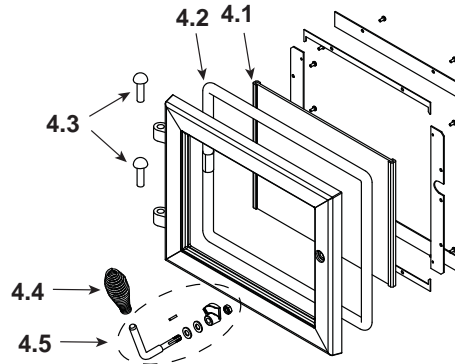

Stocked at Depot

ITEM	DESCRIPTION	COMMENTS	PART NUMBER	
1	Hopper Lid Assembly		SRV7074-009	Y
2	Handle, Hopper Lid		200-0110	
3	Top Assembly		SRV7074-032	

#4 Door Assembly

4	Door Assembly		SRV7058-014	
4.1	Glass Assembly		SRV7058-015	Y
4.2	Rope, Door, 3/4" X 84"		832-1680	Y
4.3	Hinge Pin, 1/2"	Nickel	430-5320	
4.4	Spring Handle, 1/2"	Nickel	250-8330	Y
4.5	Door Handle Assembly		SRV7058-030	Y
	Gasket, Glass Tape, 3/4" X 1/8"	5 Ft	832-0460	Y
5	Bumper, Rubber		SRV224-0340/12	Y
6	Baffle Assembly		SRV7059-026	