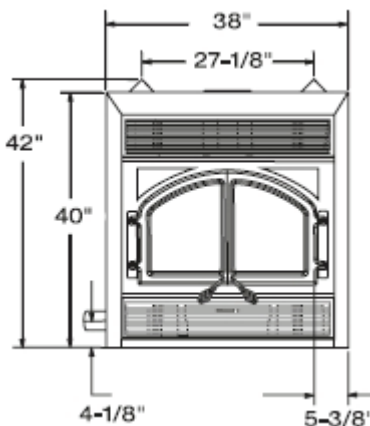

Extra Large Viewing Area, up to 22" x 14" (Single Doors)

Single or Double Door Designs with easy to operate handles

Large capacity integrated Ash Pan Drawer with carrying handle

Attractive framed Black Louvers allow generous air flow into your room

Single Black Door

Fuel	Wood
Btu EPA / Cord Wood	45,500 / N/A
Heating Capacity	Up To 2,000 sq.ft.
Burn Time *	6 to 10 hours
Firebox Volume	Large 3.0 cu.ft.
Log Length	22 inches
Weight	405 lbs
Width	38 inches
Depth	24 inches
Height	42 inches
Flue Size	6 or 7 inches
Outside Air Size	3 inches
EPA Emissions	5.7 Grams per hour
Hearth Requirements	N.C. 18"D x 48"W
*Min Mantel Height	10" w @ 48" Up
*Minimum Chimney	14 Feet @ Sea Level
Central Heat Certified	CSA B366.1
Testing	ULC-S610 & UL-127