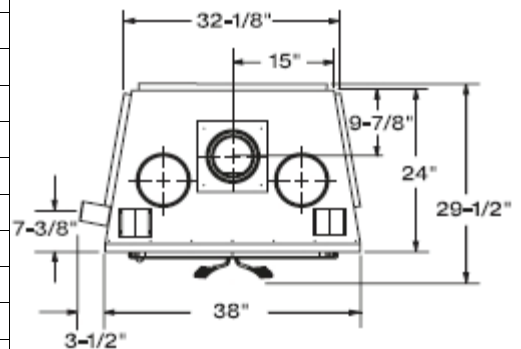

Single Black Door

Fuel	Wood
Btu EPA / Cord Wood	45,500 / N/A
Heating Capacity	Up To 2,000 sq.ft.
Burn Time *	6 to 10 hours
Firebox Volume	Large 3.0 cu.ft.
Log Length	22 inches
Weight	405 lbs
Width	38 inches
Depth	24 inches
Height	42 inches
Flue Size	6 or 7 inches
Outside Air Size	3 inches
EPA Emissions	5.7 Grams per hour
Hearth Requirements	N.C. 18"D x 48"W
*Min Mantel Height	10" w @ 48" Up
*Minimum Chimney	14 Feet @ Sea Level
Central Heat Certified	CSA B366.1
Testing	ULC-S610 & UL-127