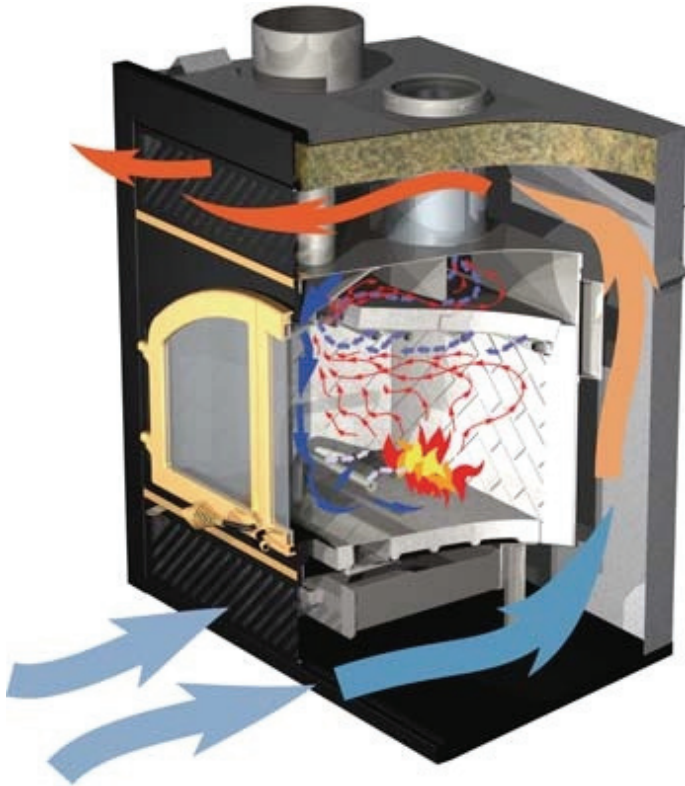

The Selkirk MAX! Bordeaux EPA Wood Fireplace

Optional Internal Fan System to increase warm air circulation

Solid Cast Face Plate and Doors resist warping and maintain a tight seal in-order to maintain high-efficiency

Black, 24K Gold or Nickel Door Finishes

Heat Radiating High Temperature Ceramic Glass

Stainless Steel Log Retainer

EZ Adjust Combustion Air Control allows for regulation of burn rate

Double Nickel Doors

Double Black Doors

www.noutilitybills.com

Tel: (780)628-4835

#301 Lyall Subdivision, County of Athabasca, AB, Canada

VIEWINGS BY APPOINTMENT ONLY!

Selkirk MAX! Bordeaux EPA Wood Fireplace

Central Heating

The Bordeaux can be used as a furnace to centrally heat your home. The ducting must be independent from all other appliances. Refer to installation instructions for additional details.

Zone Heating

Ducting can be installed for up to three separate zones in your home and each zone can be controlled individually using our zone heating control and zone dampers.

Ducting Options

Front Louver Venting