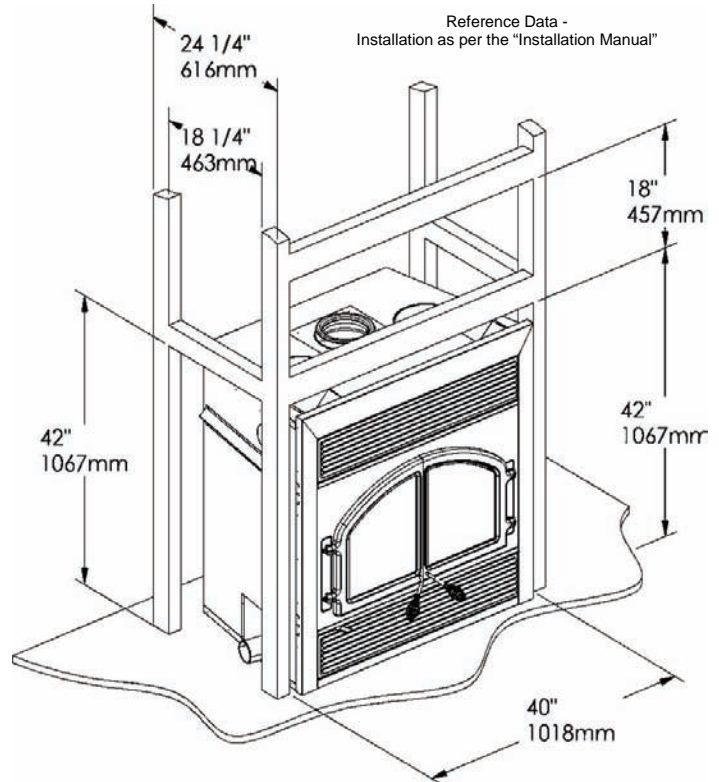

Zone Heating

Ducting can be installed for up to three separate zones in your home and each zone can be controlled individually using our zone heating control and zone dampers.