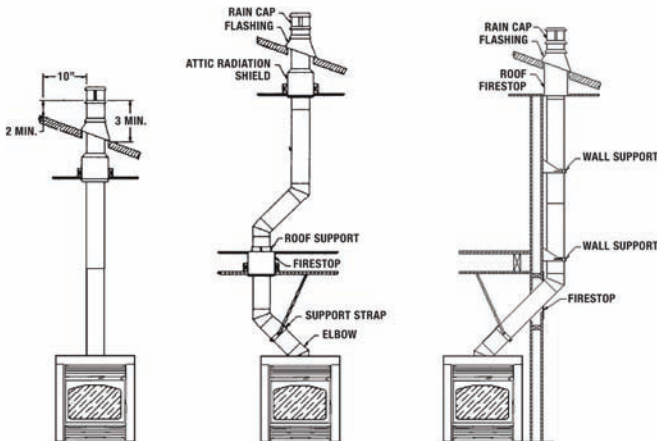

Chimney Options

Opus can be installed with the following chimneys:

- Super Pro (model SPR or ALT), 6"
- Supervent (model JSC or JM), 6"
- Selkirk (model Ultra Temp or CF Sentinel), 6"
- Security Chimneys (model Secure Temp ASHT or S-2100), 6"
- Oliver MacLeod (model HT 6000), 6"
- ICC (model Excel 2100-2), 6"
- Simpson Dura-Vent (model Duratech HT or Duraplus HTC), 6"
- Metal Fab (model Temp Gard, class A), 6"
- American Metal (model Ameritec HS or HSS), 6"