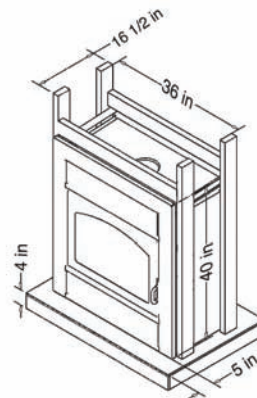

CANADA INSTALLATION

NOTE: Podium minimum height 4 in
Podium maximum width 5 in