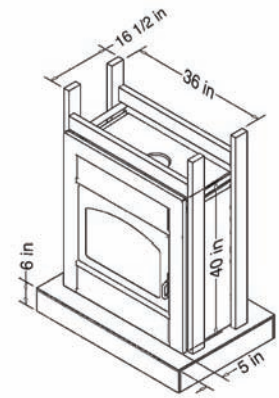

### FEATURES:

- Stainless steel combustion chamber
- No refractory bricks, allowing a quicker and better heat transfer
- Combustion is controlled by a patented automatic air control
- Compact size
- Very large and high viewing area
- Comes completely assembled
- Both doors are functional
- Integrated ash pan
- Fireplace available in black or charcoal
- Tested and approved with a 6 inch chimney
- Can be installed inside a masonry chimney with a stainless steel liner
- Limited lifetime warranty

(please ask your dealer for more details)

CANADA INSTALLATION

NOTE: Podium minimum height 4 in  
Podium maximum width 5 in

US INSTALLATION

NOTE: Podium minimum height 4 in  
Podium maximum width 5 in