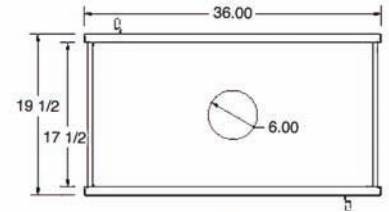

(please ask your dealer for more details)

CANADA INSTALLATION

NOTE: Podium minimum height 4 in  
Podium maximum width 5 in

US INSTALLATION

NOTE: Podium minimum height 4 in  
Podium maximum width 5 in