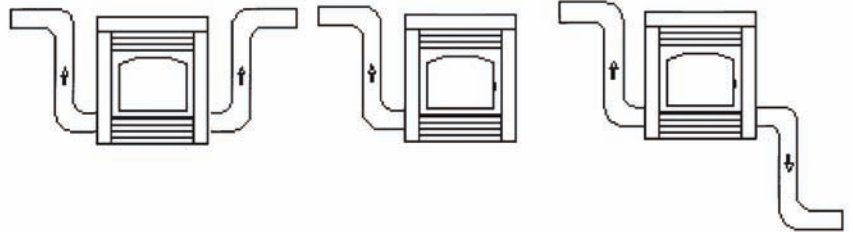

No Utility Bills Inc.

www.noutilitybills.com

Tel: (780)628-4835

#301 Lyall Subdivision, County of Athabasca, AB, Canada

VIEWINGS BY APPOINTMENT ONLY!

Opus 2 Faced See Through EPA Wood Fireplace

FEATURES:

- Stainless steel combustion chamber
- No refractory bricks, allowing a quicker and better heat transfer
- Combustion is controlled by a patented automatic air control
- Compact size
- Very large and high viewing area
- Comes completely assembled
- Both doors are functional
- Integrated ash pan
- Fireplace available in black or charcoal
- Tested and approved with a 6 inch chimney
- Can be installed inside a masonry chimney with a stainless steel liner
- Limited lifetime warranty

(please ask your dealer for more details)

NOTE: Podium minimum height 4 in
Podium maximum width 5 in

NOTE: Podium minimum height 4 in
Podium maximum width 5 in

Ducting Options

The OPUS can accept up to two hot air ducts to heat rooms as far as 30 feet away.

This option is ideal for sending warm air to the basement.

Chimney Options

Opus can be installed with the following chimneys:

- Super Pro (model SPR or ALT), 6"
- Supervent (model JSC or JM), 6"
- Selkirk (model Ultra Temp or CF Sentinel), 6"
- Security Chimneys (model Secure Temp ASHT or S-2100), 6"
- Oliver MacLeod (model HT 6000), 6"
- ICC (model Excel 2100-2), 6"
- Simpson Dura-Vent (model Duratech HT or Duraplus HTC), 6"
- Metal Fab (model Temp Gard, class A), 6"
- American Metal (model Ameritec HS or HSS), 6"