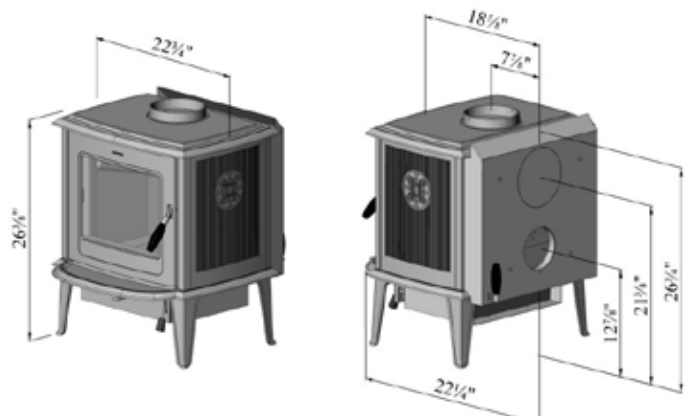

For all clearance options download installation manual from www.morsona.com