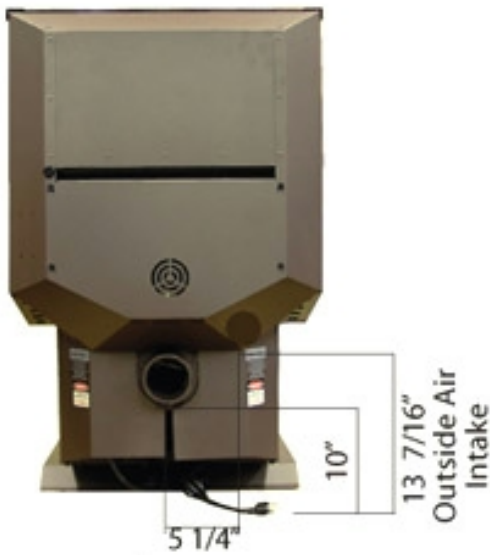

No Utility Bills Inc.

www.noutilitybills.com

Tel: (780)628-4835

#301 Lyall Subdivision, County of Athabasca, AB, Canada

VIEWINGS BY APPOINTMENT ONLY!

Harman P68 Pellet Stove Clearances

Back View