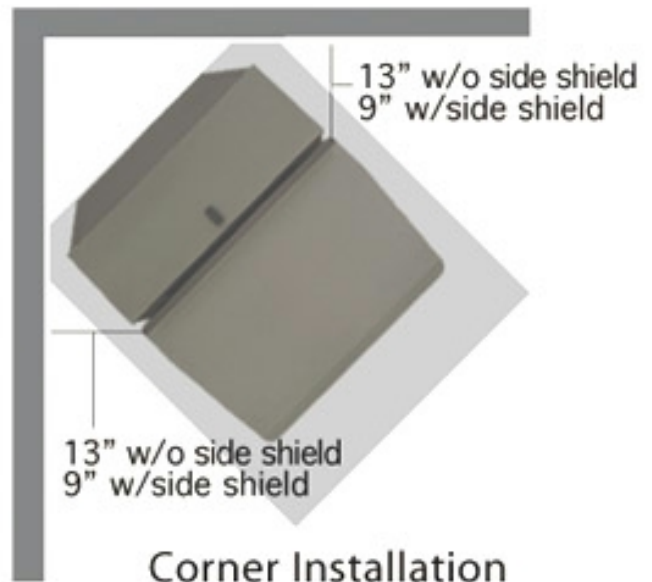

## Harman P68 Pellet Stove Clearances

Front View

Top View

Back View

Corner Installation