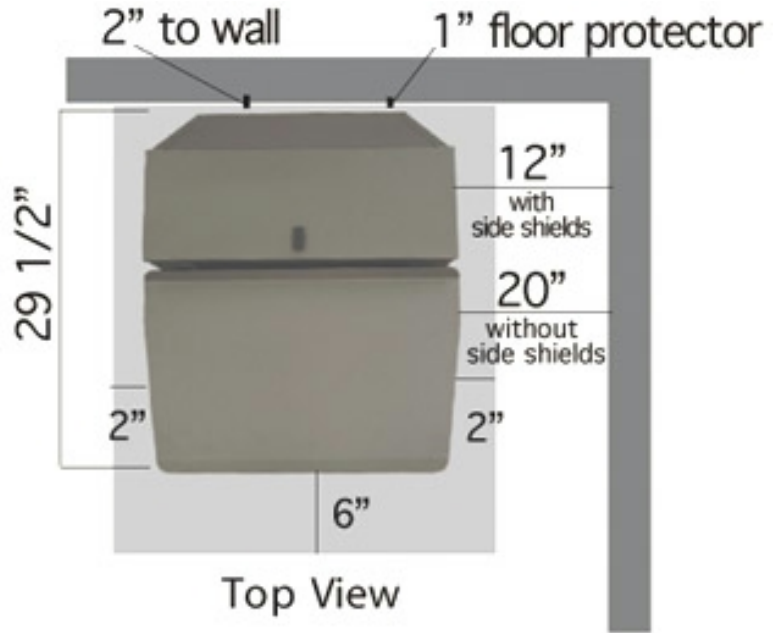

No Utility Bills Inc.

www.noutilitybills.com

Tel: (780)628-4835

#301 Lyall Subdivision, County of Athabasca, AB, Canada

VIEWINGS BY APPOINTMENT ONLY!

Harman P68 Pellet Stove Clearances

Top View