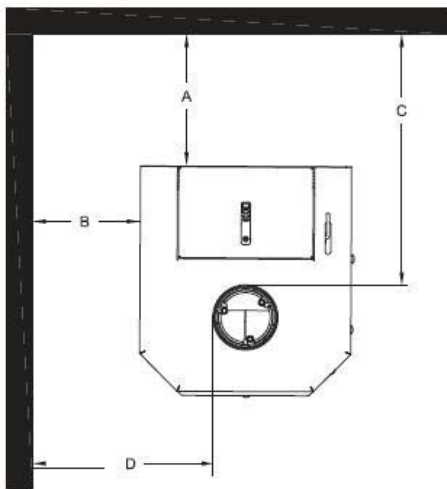

Monticello SPG9000 Gravity Pellet Stove

Monticello Specifications	
Height	44"
Width	23-1/2"
Depth	39-1/4"
Flue Size	6" Cast Iron - Stove Pipe
*Minimum Chimney	12 Feet @ Sea Level
Hopper Capacity	80 lbs
Weight	300 lbs
Maximum Capacity	40,000 Btu/hr
Floor Protection	Non-Combustible - k.84

Clearances

Model	Single Wall Pipe (Double Wall Pipe)					
	A	B	C	D	E	F
SPG9000	20(14) (508mm(356mm))	22(20) (559mm(508mm))	22.5(16.5) (572mm(419mm))	32(30) (813mm(762mm))	12(11) (305mm(279mm))	22(21) (559mm(533mm))