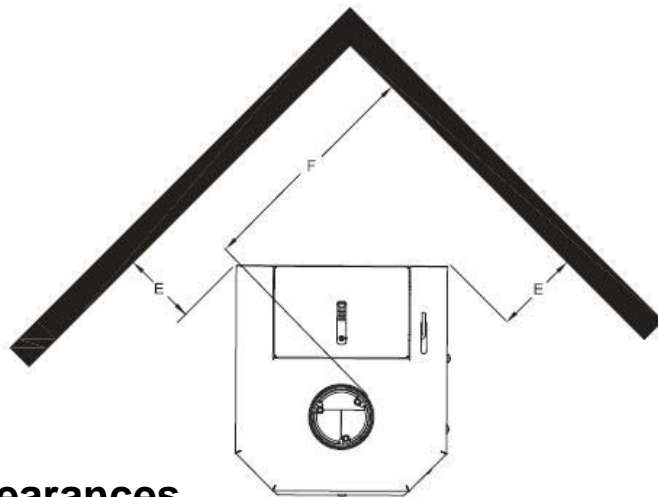

Monticello SPG9000 Gravity Pellet Stove

Monticello Specifications	
Height	44"
Width	23-1/2"
Depth	39-1/4"
Flue Size	6" Cast Iron - Stove Pipe
*Minimum Chimney	12 Feet @ Sea Level
Hopper Capacity	80 lbs
Weight	300 lbs
Maximum Capacity	40,000 Btu/hr
Floor Protection	Non-Combustible - k.84

Monticello Features

Providing comforting heat for up to 1500 sq. ft.

No electricity required

Manual Ignition

Rugged steel construction

Air wash glass system

Bay front viewing glass door

Large hidden ash drawer with swing out door

Clearances

Model	Single Wall Pipe (Double Wall Pipe)					
	A	B	C	D	E	F
SPG9000	20(14) (508mm(356mm))	22(20) (559mm(508mm))	22.5(16.5) (572mm(419mm))	32(30) (813mm(762mm))	12(11) (305mm(279mm))	22(21) (559mm(533mm))